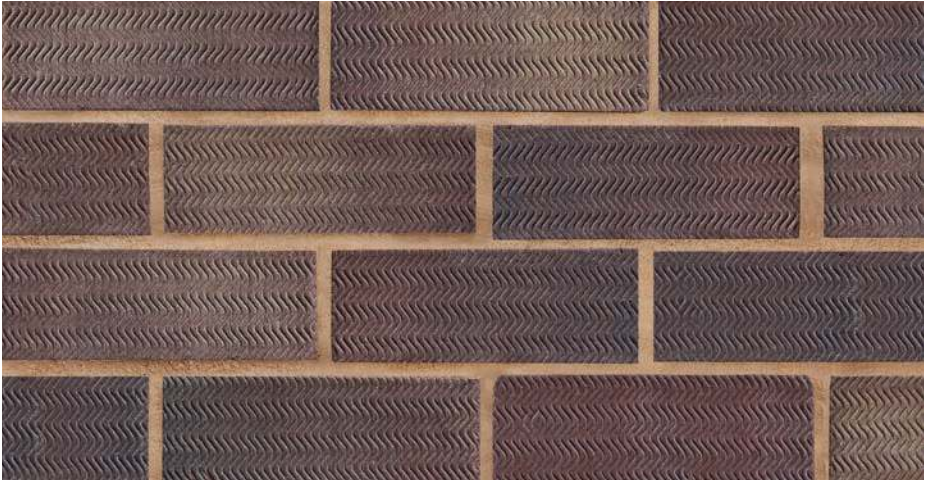

MOORLAND RUSTIC

PINHOLE CROFTON BUFF

Carlton offers a wide range of colours and a variety of textures, including rustic, dragwire, smooth and sandfaced.

Call the Carlton sales office on 01226 715 000.

PINHOLE PRIORY

PRIORY MIXTURE

CARLTON
73mmrange

www.mbhlplc.co.uk/carlton

RED SANDFACED

RIBBED RED

Carlton's 73mm Range includes seventeen products that are widely used for contemporary brickwork in modern housing developments.

Call the Carlton sales office on 01226 715 000.

RIPLEY RUSTIC

VICTORIAN RED

CARLTON
73mmrange

www.mbhplc.co.uk/carlton

WEATHERED RED

WILLERBY RED

Designed for use throughout the UK, they complement a vast array of vernacular architecture.