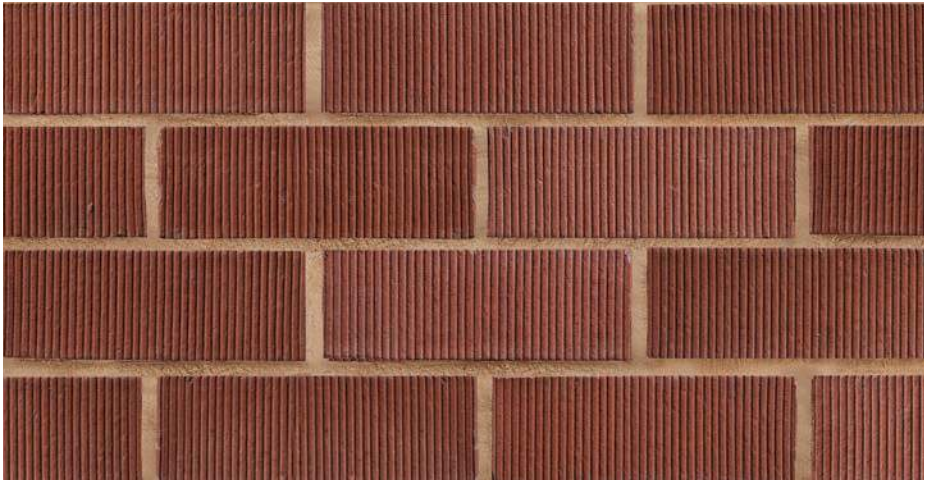

MOORLAND RUSTIC

PINHOLE CROFTON BUFF

Carlton offers a wide range of colours and a variety of textures, including rustic, dragwire, smooth and sandfaced.

Call the Carlton sales office on 01226 715 000.

PINHOLE PRIORY

PRIORY MIXTURE

CARLTON
73mmrange

www.mbhlplc.co.uk/carlton

RED SANDFACED

RIBBED RED

Carlton's 73mm Range includes seventeen products that are widely used for contemporary brickwork in modern housing developments.